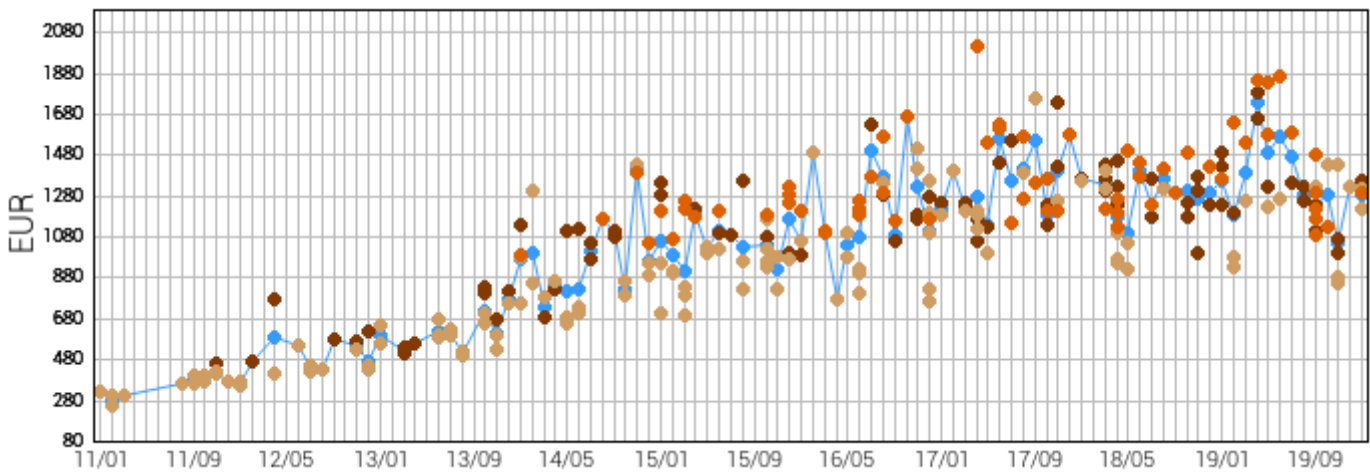

### Port Ellen 2nd Annual Release

Distillery: Port Ellen (Islay)  
 Bottler: Original Bottling  
 Age: 24  
 Vintage: 1978  
 Bottled: 2002  
 # Bottles: 12000  
 Volume: 59.35%  
 Bottle Size: 700ml

**1282 EUR**  
 Last Market Price

● Monthly Average ● WhiskyAuction.com (WA) ● ScotchWhiskyAuctions.com (SWA) ● WhiskyAuctioneer.com (WAE)

Price Details	All	WA	SWA	WAE
Observed Prices:	311	141	102	68
Last Price: (Monthly Average)	1282 EUR 20/01	1252 EUR 20/01	1360 EUR 20/01	1295 EUR 20/01
Maximum Price:	2011 EUR 17/04	1755 EUR 17/09	1785 EUR 19/04	2011 EUR 17/04
Minimum Price: (last 12 months)	860 EUR 19/11	860 EUR 19/11	1007 EUR 19/11	1092 EUR 19/09
Average Price:	1059 EUR	862 EUR	1143 EUR	1341 EUR
Average Price: (last 12 months)	1325 EUR 50 Prices	1193 EUR 14 Prices	1323 EUR 19 Prices	1436 EUR 17 Prices
Change in Value:	288% 11/01-20/01	279% 11/01-20/01	195% 11/11-20/01	30% 14/01-20/01
Change in Value: (last 12 months)	-5% 19/01-20/01	30% 19/02-20/01	1% 19/01-20/01	-5% 19/01-20/01